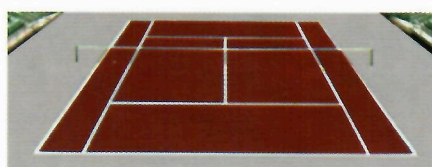

Anantara Jabalpur
2015

Indigo Blue

Lite Blue

Emerald Green

Lite Green

Court Green

Purple Court

Mud Red

Stone Yellow

Vermillion Red

Silver Gray

Satin Blue

Dawn Orange

Line Markings Shades

Colour Shade may vary slightly in shade & finish , depending on the actual site application , surface profile, Lighting and Texture.
Custom made shades can be made available subject to minimum quantity .