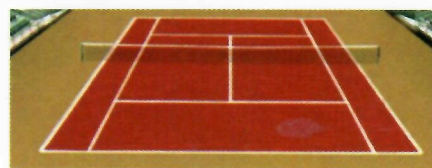

Anantara Jabalpur
2015

Indigo Blue

Lite Blue

Emerald Green

Lite Green

Court Green

Purple Court

Mud Red

Stone Yellow

Vermillion Red

Silver Gray

Satin Blue

Dawn Orange

Line Markings Shades

Colour Shade may vary slightly in shade & finish , depending on the actual site application , surface profile, Lighting and Texture.
Custom made shades can be made available subject to minimum quantity .