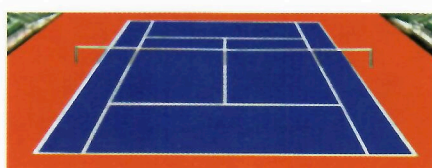

Stone Yellow

Vermillion Red

Silver Gray

Satin Blue

Dawn Orange

Line Markings Shades

Colour Shade may vary slightly in shade & finish , depending on the actual site application , surface profile, Lighting and Texture.
Custom made shades can be made available subject to minimum quantity .