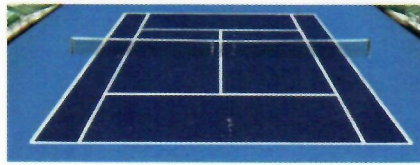

Anantara Jabalpur
2015

Indigo Blue

Lite Blue

Emerald Green

Lite Green

Court Green

Purple Court

Mud Red

Stone Yellow

Vermillion Red

Silver Gray

Satin Blue

Dawn Orange

Line Markings Shades

Colour Shade may vary slightly in shade & finish , depending on the actual site application , surface profile, Lighting and Texture.
Custom made shades can be made available subject to minimum quantity .