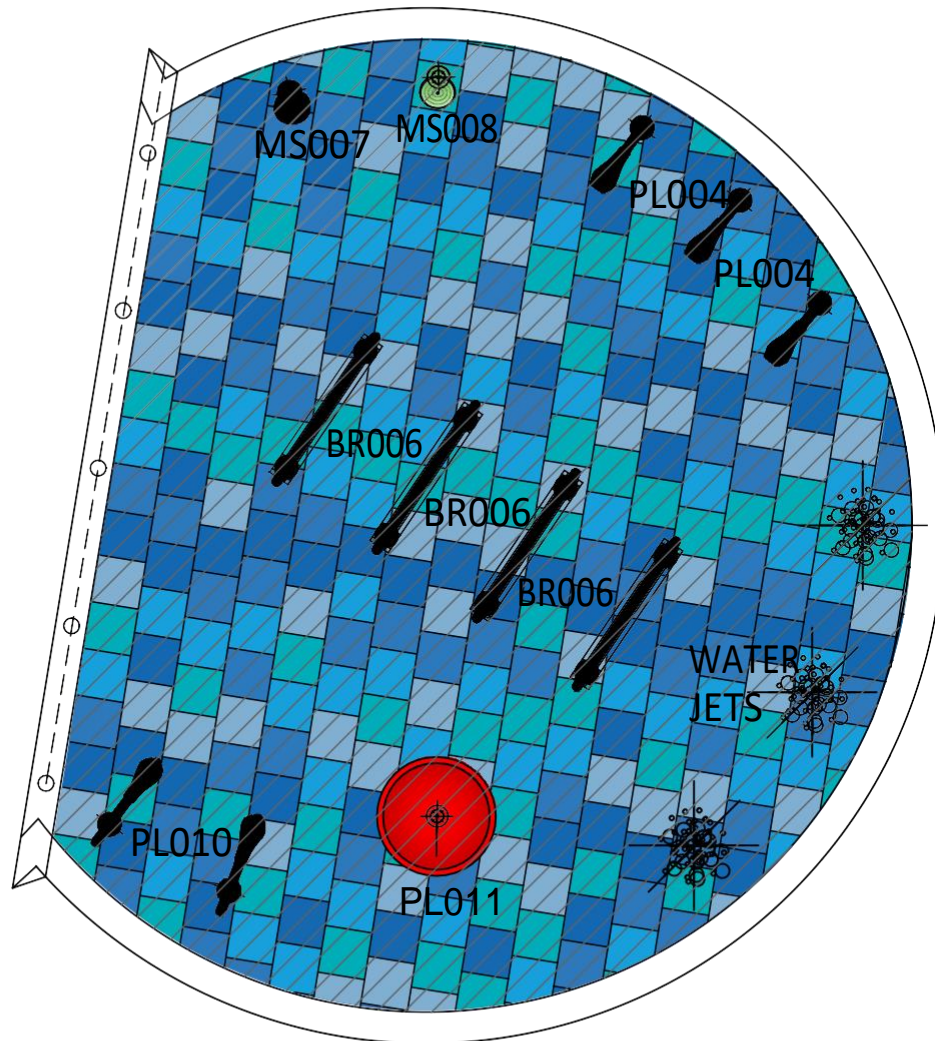

**LEGEND:
AREA NON SLIP MATE**

Lagoon

Ocean
BX.70
Pentone® 2144
RAL: 260 40 40

Bluebird
BX.50
Pentone® 2172
RAL: 250 60 40

Aviator
BX.40
Pentone® 2191
RAL: 240 60 40

Turquoise
TX.50
Pentone® 7466
RAL: 190 60 45

Iceberg
BX.30
Pentone® 2169
RAL: 240 70 15

RUNSCAPE SDN BHD
Unit 6, Level 4, SetiaWalk Mall (Block K),
SetiaWalk, Persiaran Wawasan, Pusat
Bandar Puchong, 47160 Puchong, Selangor,
Malaysia.

Project Title
FAIRY PARK SWIMMING POOL

Title
191202_WADING POOL SPLASH PARK

Rev 00 02/12/2019 Dwg. Ref
